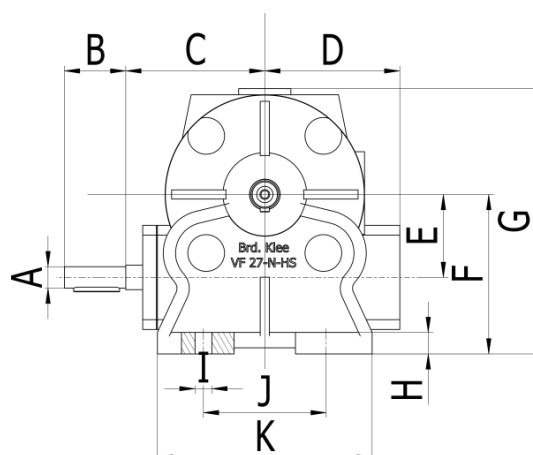

# Data Sheet

Article number: 3901027010100

Description: Worm gear with solid input shaft  
VF 27N-10-HS

## Measures

A = 7

I = 75

B = 20

C = 45

D = 43

E = 27

F = 47

G = 5.5

H = 54