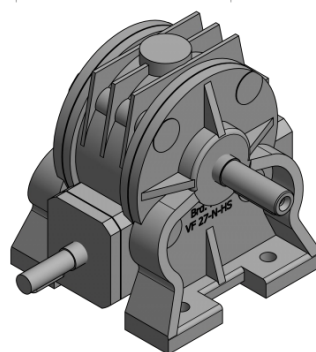

# Data Sheet

Article number: 3901027010100

Description: Worm gear with solid input shaft  
VF 27N-10-HS

## Measures

A = 7

I = 75

B = 20

C = 45

D = 43

E = 27

F = 47

G = 5.5

H = 54